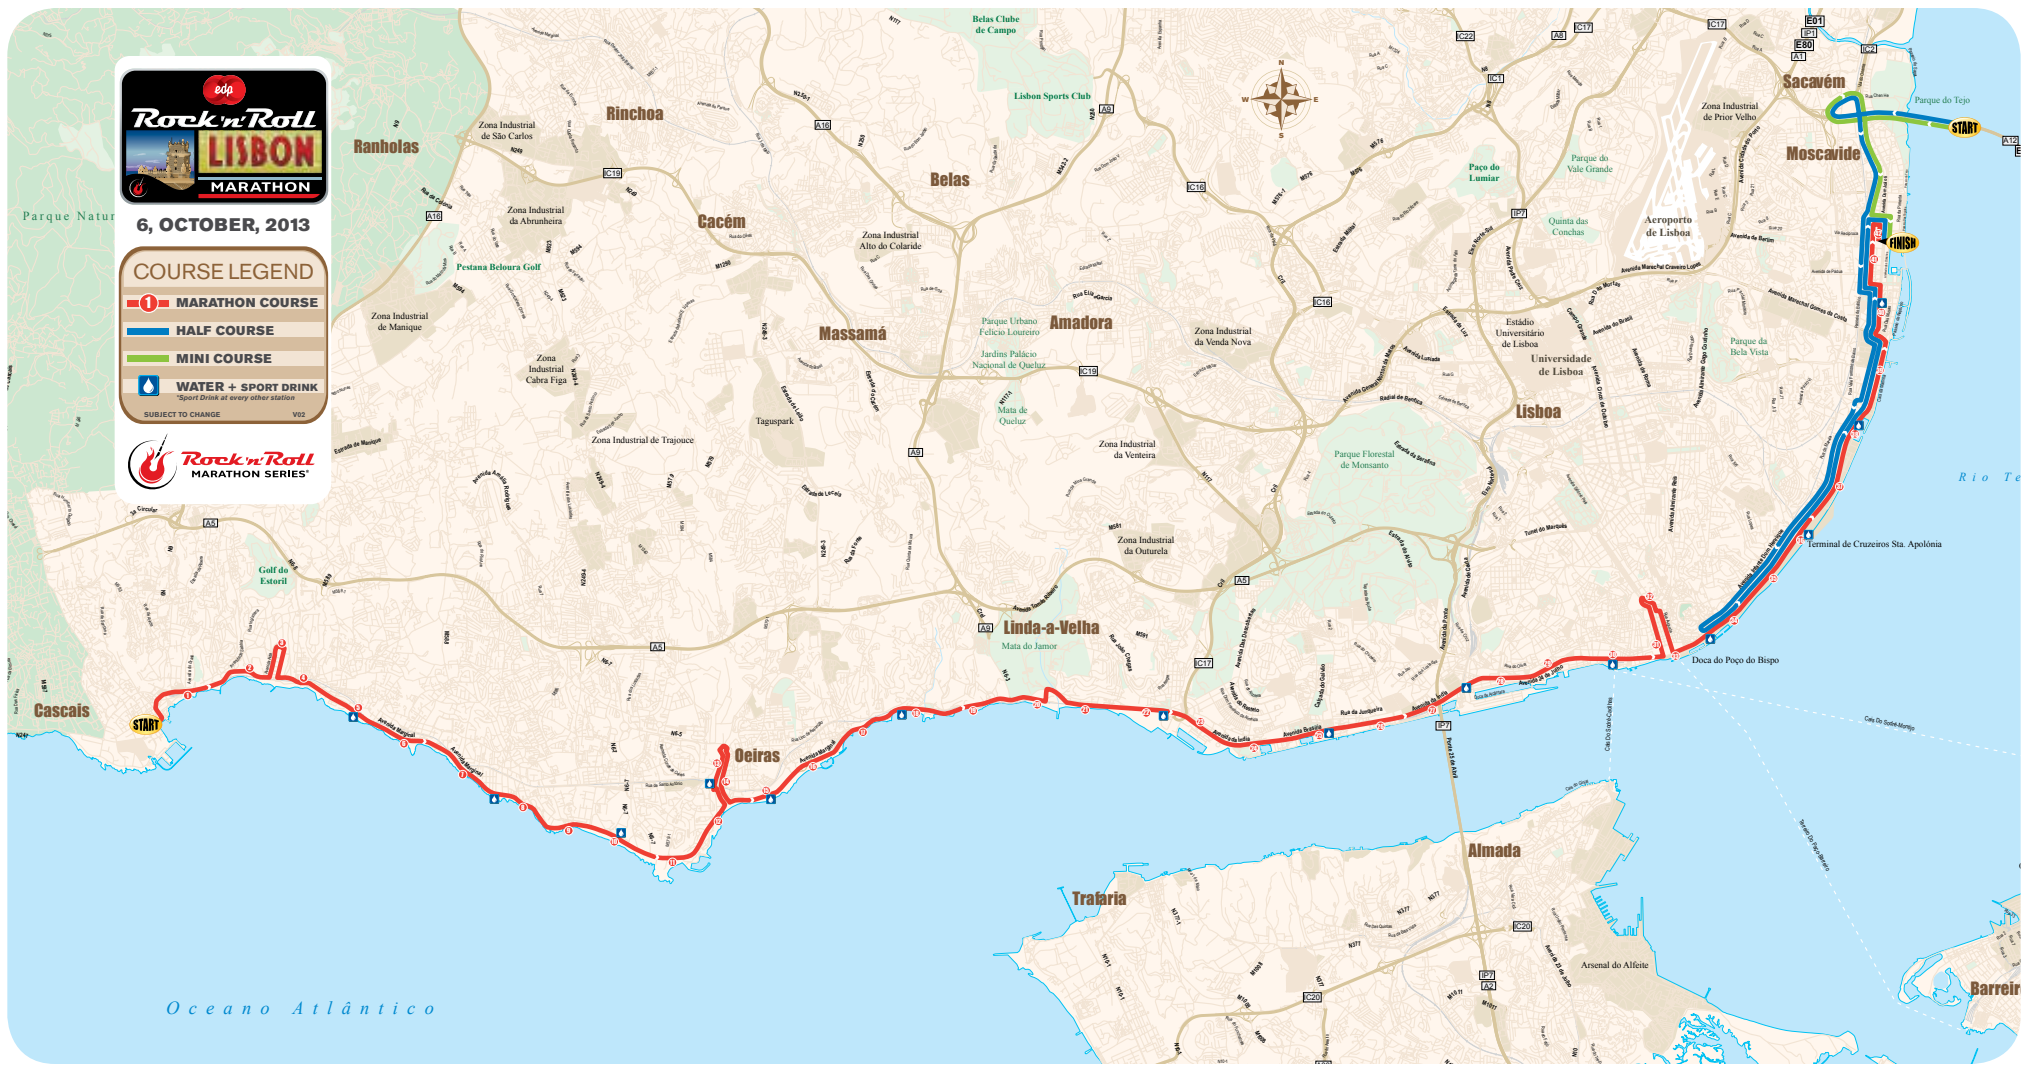

6, OCTOBER, 2013

COURSE LEGEND

- MARATHON COURSE
- HALF COURSE
- MINI COURSE
- WATER + SPORT DRINK
*Sport Drink at every other station

SUBJECT TO CHANGE V02

Oceano Atlântico